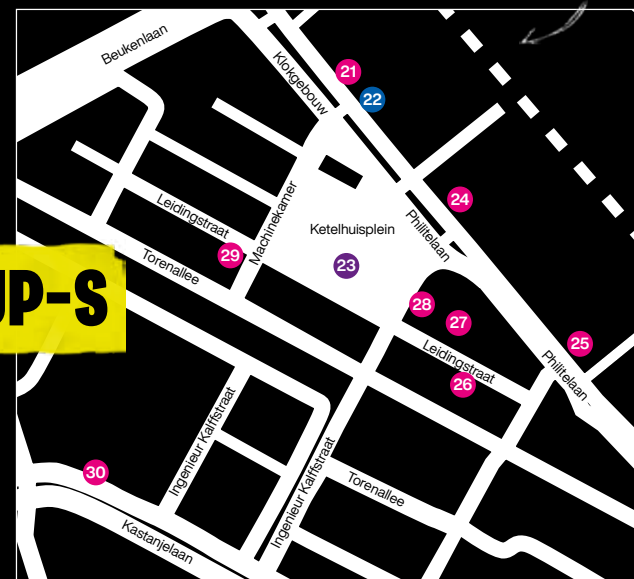

Live drawing  
on the 16th of April

Flooral

XXXL  
coloring  
page

STRIJP-S

- Drawing
- Video
- XXXL coloring page
- Flooral

CENTRE

Psst...  
At Strijp-S  
you might bump into  
some  
Sidewalk  
Surprises...